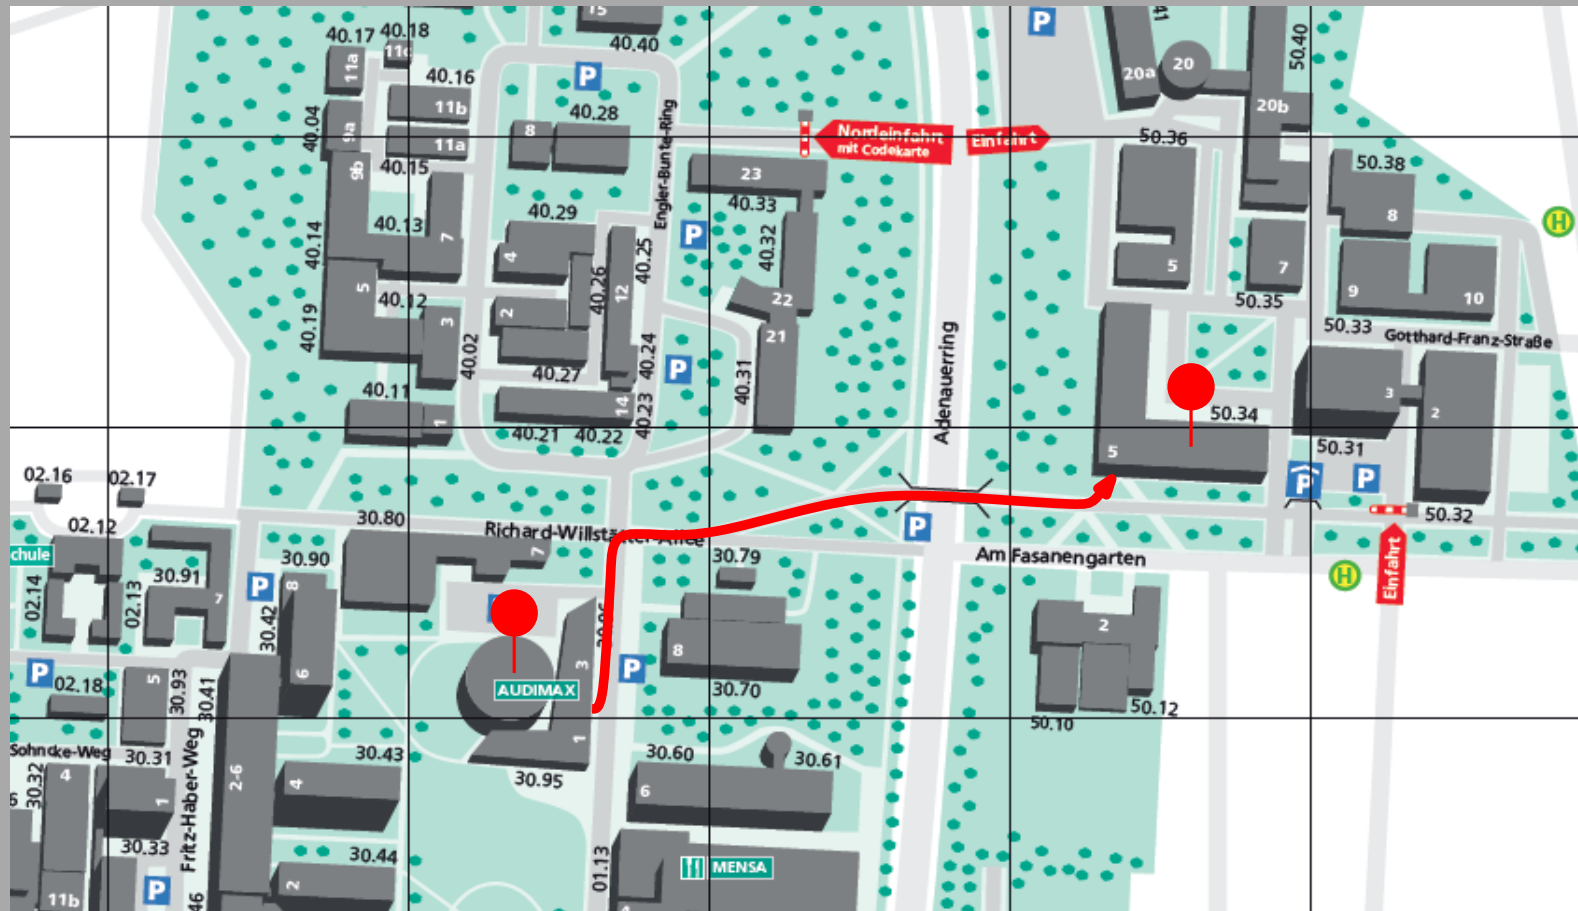

Campus-Routenplaner

From: **AUDIMAX**

To:

Get directions

Campus-Routenplaner

From: **AUDIMAX**

To: **50.34**

[Get directions](#)

Campus-Routenplaner

From: **AUDIMAX**

To: **50.34**

Get directions

Campus-Routenplaner

From: **AUDIMAX**

To: **50.34**

Get directions

Campus-Routenplaner

From: **AUDIMAX**

To: **50.34, Raum 308**

[Get directions](#)

Campus-Routenplaner

From: **AUDIMAX**

To: **50.34, Raum 308**

Get directions