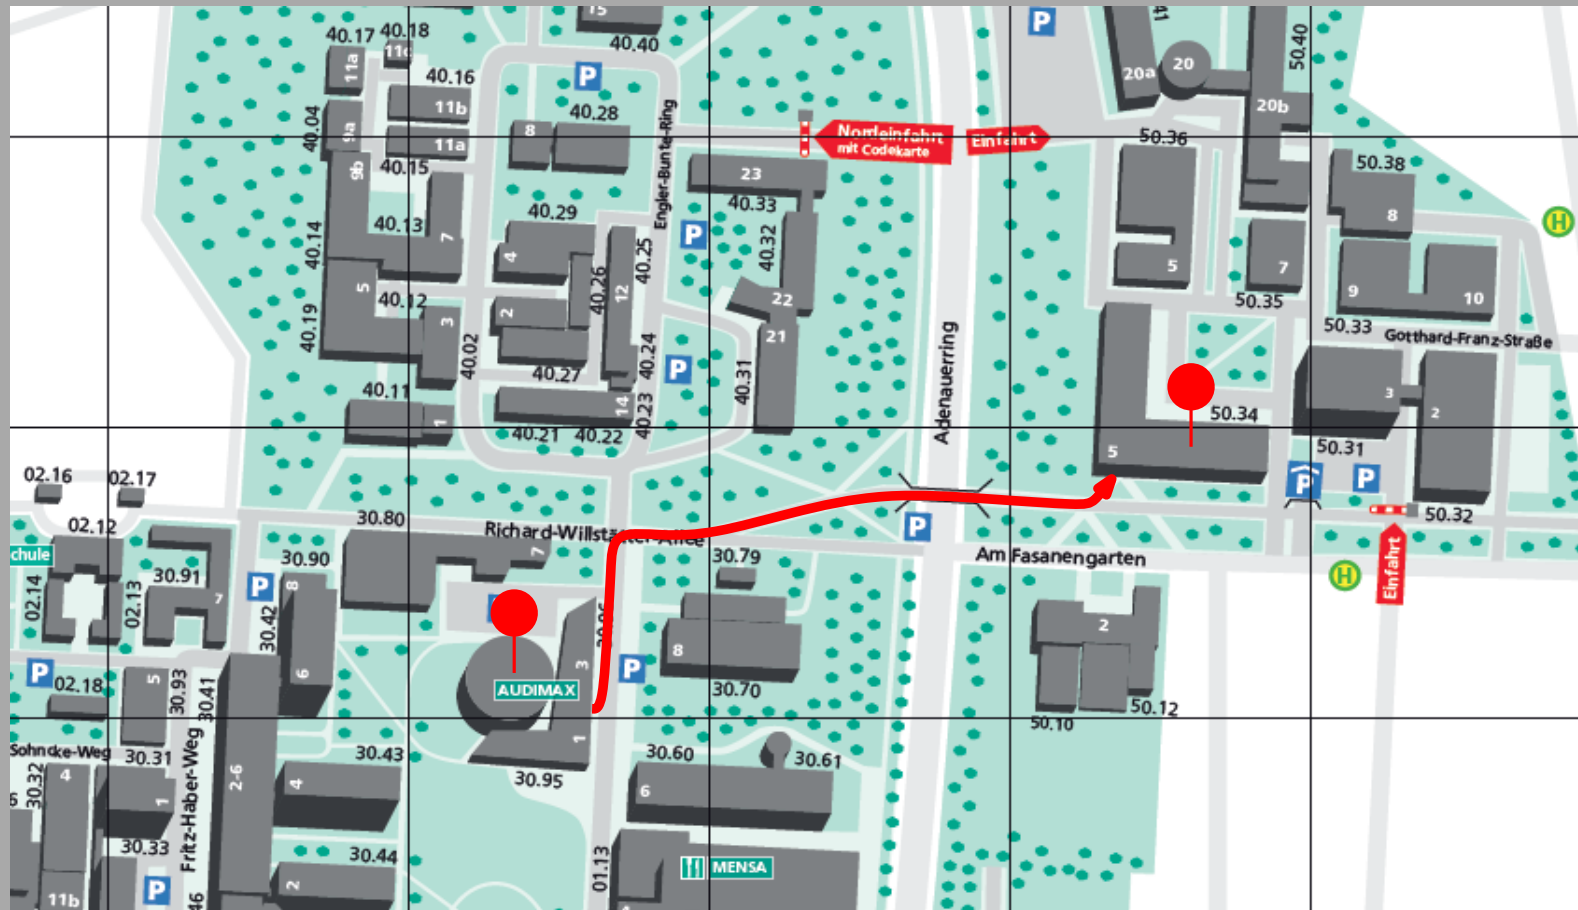

Campus-Routenplaner

From: **AUDIMAX**

To:

Get directions

Campus-Routenplaner

From: **AUDIMAX**

To: **50.34**

[Get directions](#)

Campus-Routenplaner

From: **AUDIMAX**

To: **50.34**

Get directions

Campus-Routenplaner

From: **AUDIMAX**

To: **50.34**

Get directions

Campus-Routenplaner

From: **AUDIMAX**

To: **50.34, Raum 308**

[Get directions](#)

Campus-Routenplaner

From: **AUDIMAX**

To: **50.34, Raum 308**

Get directions