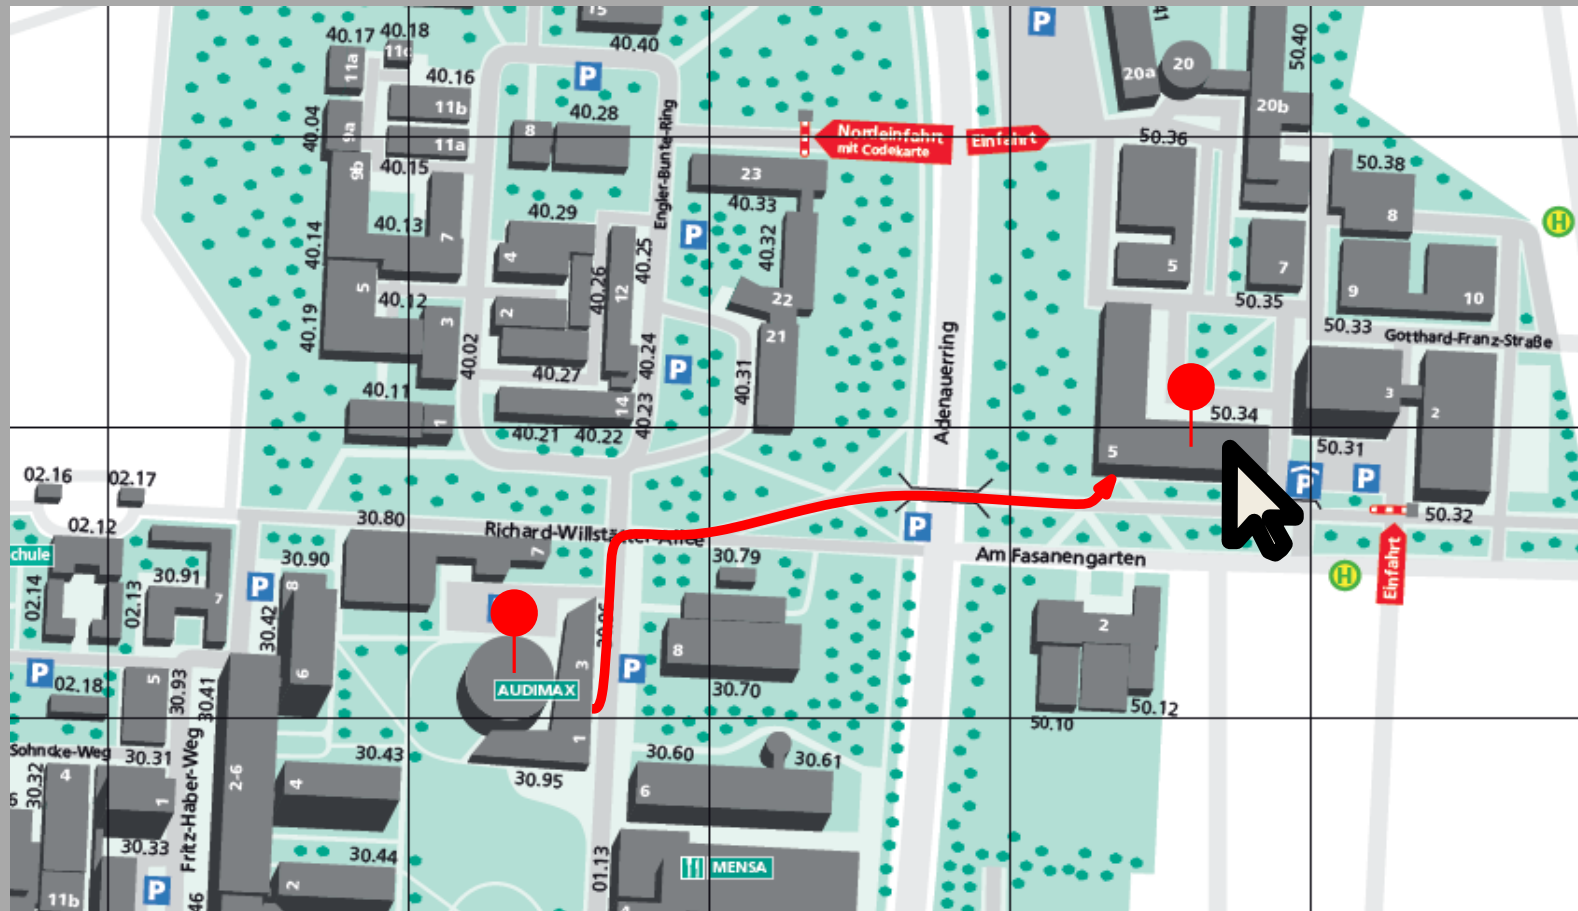

Campus-Routenplaner

From: **AUDIMAX**

To: **50.34**

Get directions

Campus-Routenplaner

From: **AUDIMAX**

To: **50.34**

Get directions

Campus-Routenplaner

From: **AUDIMAX**

To: **50.34, Raum 308**

[Get directions](#)

Campus-Routenplaner

From: **AUDIMAX**

To: **50.34, Raum 308**

Get directions

Get directions

Etage 0

- Etage -2
- Etage -1
- Etage 0
- Etage 1
- Etage 2
- Etage 3

Campus-Routenplaner

From: **AUDIMAX** To: **50.34, Raum 308** [Get directions](#)

Etage 0

- Etage -2
- Etage -1
- Etage 0
- Etage 1
- Etage 2
- Etage 3