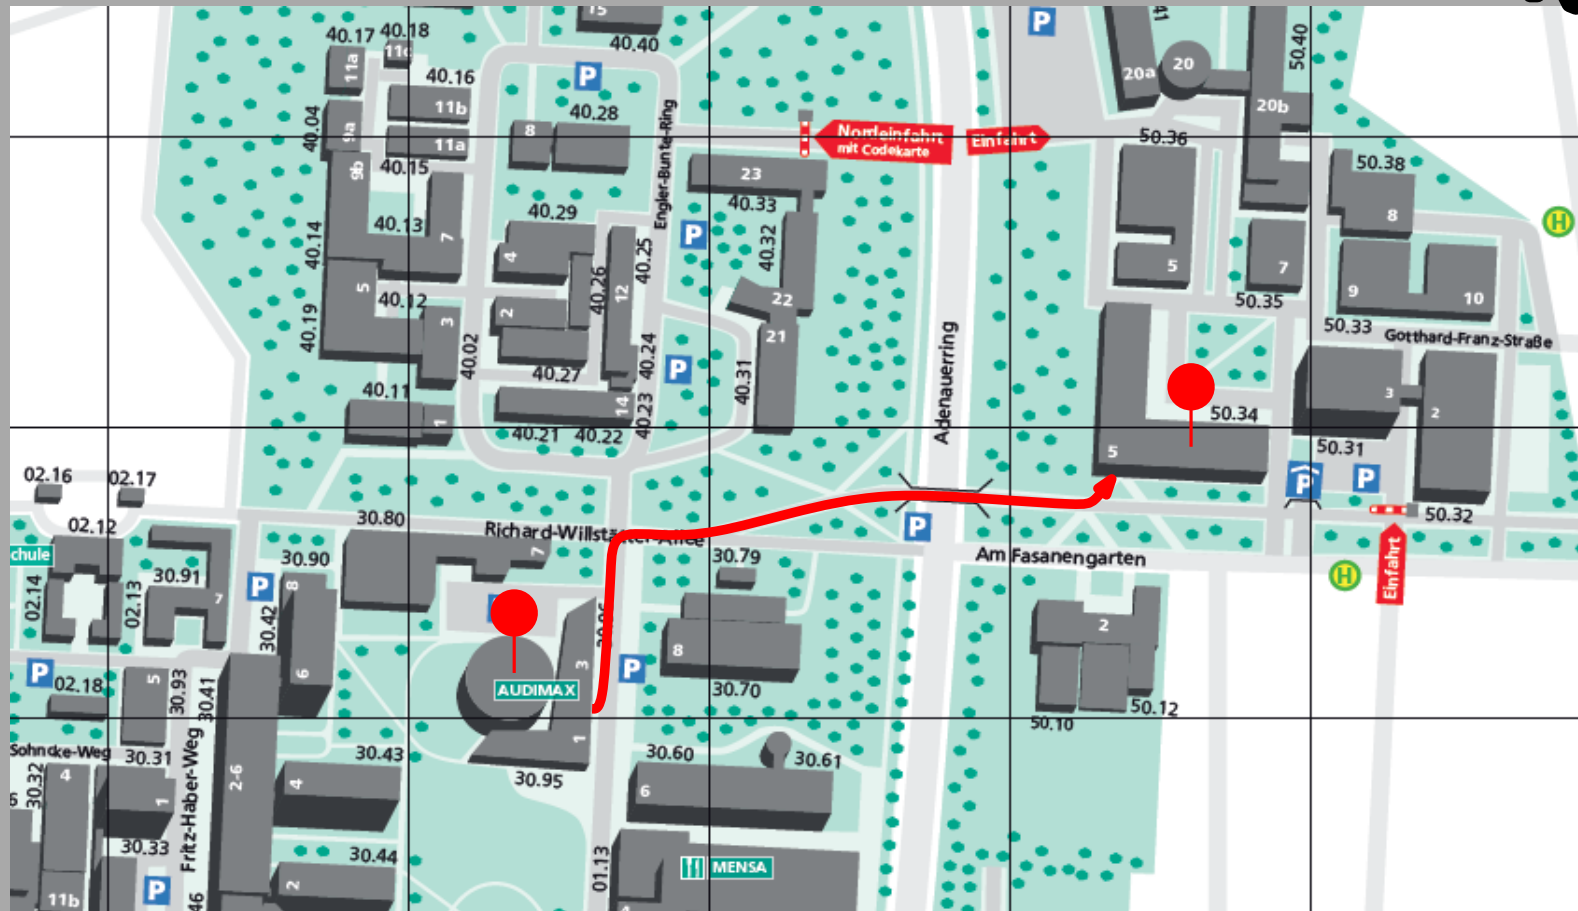

Campus-Routenplaner

From: **AUDIMAX**

To: **50.34**

Get directions

Campus-Routenplaner

From: **AUDIMAX**

To: **50.34**

Get directions

Campus-Routenplaner

From: **AUDIMAX**

To: **50.34, Raum 308**

[Get directions](#)

Campus-Routenplaner

From: **AUDIMAX**

To: **50.34, Raum 308**

Get directions

Get directions

Etage 0

- Etage -2
- Etage -1
- Etage 0
- Etage 1
- Etage 2
- Etage 3

Campus-Routenplaner

From: **AUDIMAX** To: **50.34, Raum 308** [Get directions](#)

Etage 0

- Etage -2
- Etage -1
- Etage 0
- Etage 1
- Etage 2
- Etage 3